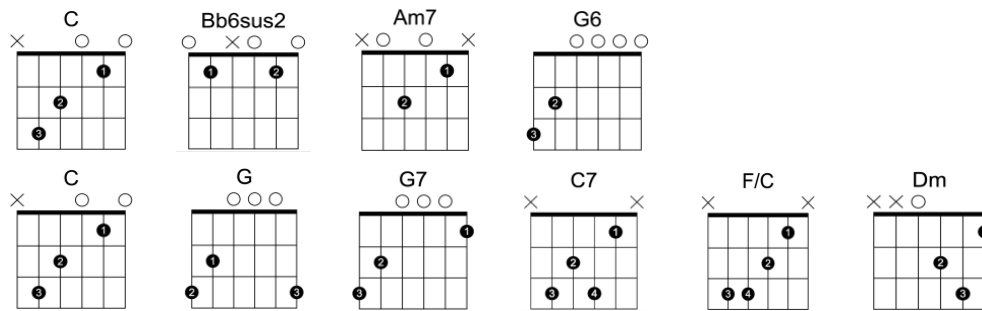

Neil Diamond - 'Song Sung Blue'

Key of 'C' Major

Intro

C Bb6sus2 Am7 G6

Chorus A

C G
 Song sung blue - Everybody knows one
 G7 C
 Song sung blue - Every garden grows one

Verse 1

C7 F/C
 Me and you are subject to - the blues now and then
 G
 But when you take the blues and make a song
 C Dm G7
 You sing them out again - Sing them out again

Chorus B

C G
 Song sung blue - Weeping like a willow
 G7 C
 Song sung blue - Sleeping on my pillow

Verse 2

C7 F/C
 Funny thing - but you can sing it with a cry in your voice
 G
 And before you know it - get ta' feelin' good
 C G7
 You simply got no choice

Solo

C G G7 C

Verse 3

C7 F/C
Me and you are subject to - the blues now and then
G
But when you take the blues and make a song
C G7
You sing them out again

Chorus B

C G
Song sung blue - Weeping like a willow
G7 C
Song sung blue - Sleepin' on my pillow

Verse 4

C7 F/C
Funny thing - but you can sing it with a cry in your voice
G
And before you know it - start ta' feelin' good
C G7
You simply got no choice

Chorus C

C G
Song sung blue...
G7 C
Song sung blue...