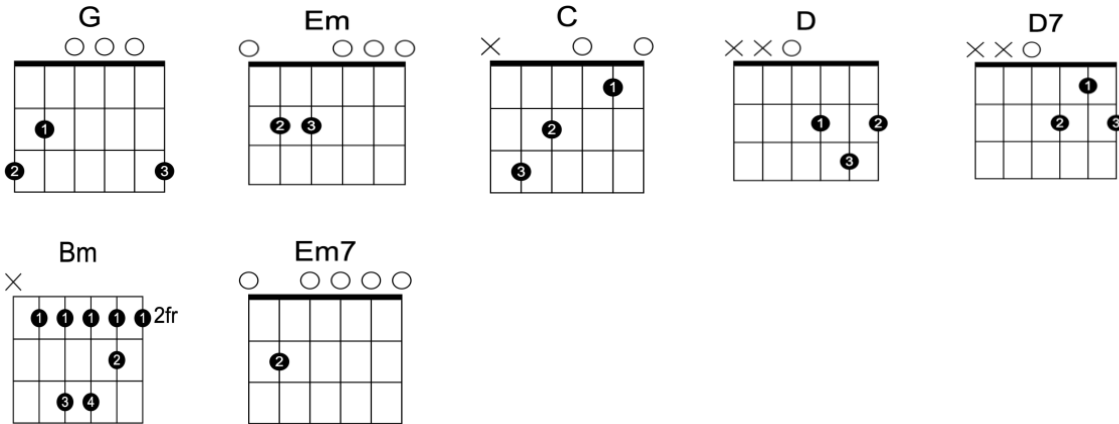

'Rockin' Around the Christmas Tree'

Easy Strum Chords & Lyrics {Brenda Lee Version}

Key of 'G' Major

*Capo 1st fret to match Brenda Lee version - All chord shapes are relative to capo

Intro

G Em C D

Verses 1-2

G D7
Rockin' around the Christmas tree, at the Christmas party hop.

D7 G
Mistletoe hung where you can see; every couple tries to stop.

G D7
Rockin' around the Christmas tree; let the Christmas spirit ring

Verse 3

G D7
Rockin' around the Christmas tree, have a happy holiday.

D7 G
Everyone dancing merrily, in the new old-fashioned way

Guitar Solo

G D7 D7 G

Bridge

C Bm
You will get a sentimental feeling, when you hear;