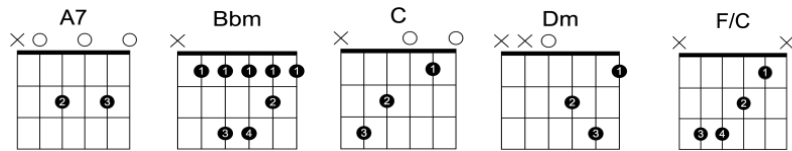

David Bowie - 'The Man Who Sold the World'

Key of 'D' Minor

Intro

A7 Dm F/C Dm

Verse 1

We passed upon the stair ^{A7} We spoke of was and when ^{Dm}
Although I wasn't there, he said I was his friend ^{A7} ^{F/C}
Which came as a surprise ^C I spoke into his eyes ^{A7}
I thought you died alone ^{Dm} a long long time ago ^C

Chorus

Oh no, not me ^C We never lost control ^{F/C} ^{Bbm} ^{F/C}
You're face to face ^C With the man who sold the world ^{F/C} ^{Bbm}

Interlude

A7 Dm F/C Dm

Verse 2

I laughed and shook his hand ^{A7} And made my way back home ^{Dm}
I searched for foreign land ^{A7} For years and years I roamed ^{F/C}
I gazed a gazely stare ^C At all the million here ^{A7}
I must have died alone ^{Dm} A long, long time ago ^C

C F/C Bbm
You're face to face With the man who sold the world

Coda

A7 Dm F/C Dm (repeat till fade or use 'Dm' strum to end)