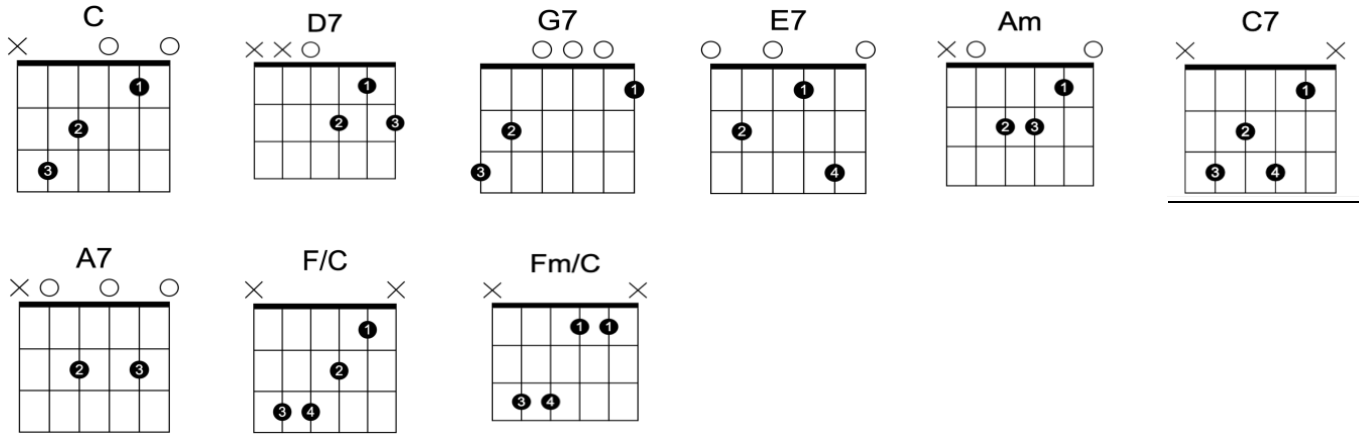

'Love Me Tender'

Chords Lyrics
www.PaluzziGuitar.com

Key of 'C' Major

Intro

C C

Verse 1

C D7 G7 C
Love me tender love me sweet ne-ver let me go

C D7 G7 C
You have made my life complete And I love you so

Chorus

C E7 Am C7 F Fm C
Love me tender Love me true All my dreams fufill

C A7 D7 G7 C
For my darling I love you And I always will

Verse 2

C D7 G7 C
Love me tender love me long Take me to your heart

C D7 G7 C
For its there that I belong and we'll never part

Chorus

C E7 Am C7 F Fm C
Love me tender Love me true All my dreams fulfill

C A7 D7 G7 C
For my darling I love you And I always will

Verse 3

C D7 G7 C
Love me tender love me dear Tell me you are mine

C D7 G7 C
I'll be yours through all the years Till the end of time