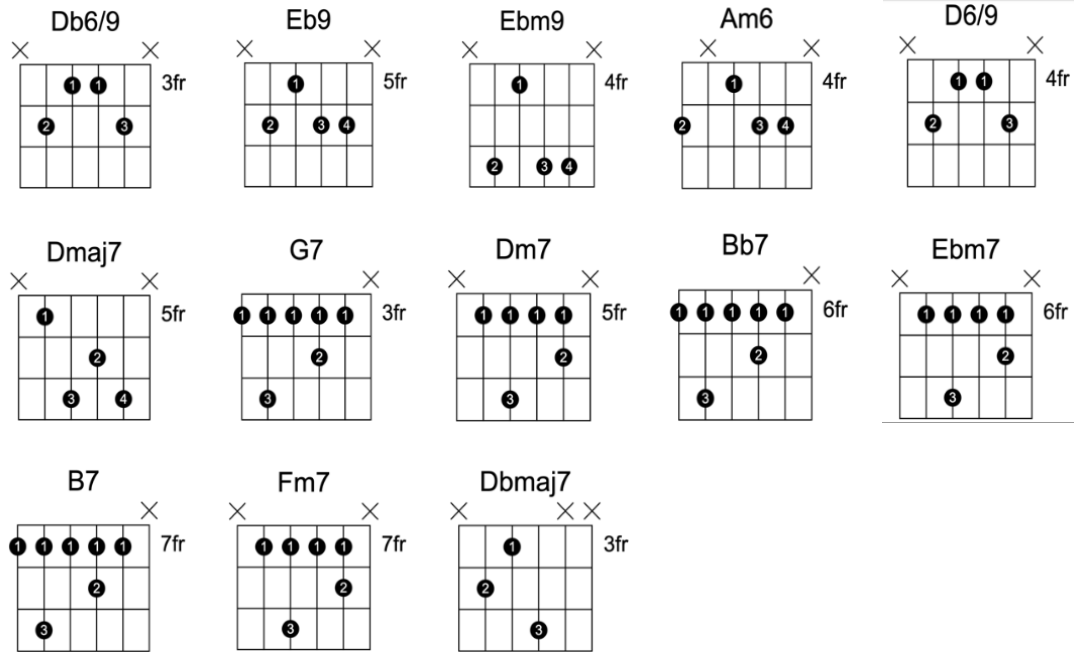

'The Girl from Ipanema'

Lyrics & Chords

{English Version}

Key of 'Db' Major

Intro

Db6/9 Db6/9

'A' Section

Db6/9 Eb9
Tall and tan and young and lovely - the girl from Ipanema goes walking

Ebm7 Am6 Db6/9 D6/9
And when she passes each one she passes goes: 'Ah!'

'B' Section

Db6/9 Eb9
When she walks, she's like a samba that swings so cool and sways so gently

Ebm7 Am6 Db6/9 Db6/9
That when she passes each one she passes goes: 'Ah!'