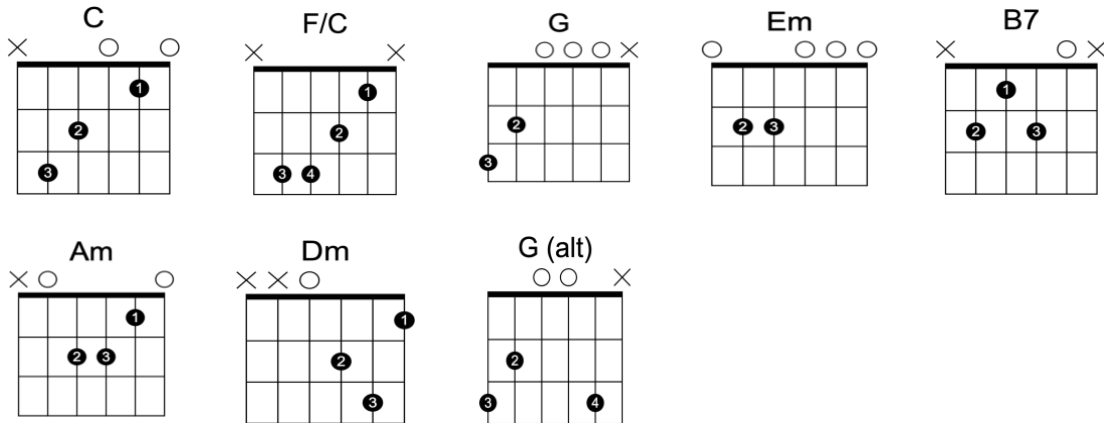

'O Holy Night'

Chords & Lyrics

www.PaluzziGuitar.com

Key of 'C' Major

C (Intro - four measures)

C F/C C
O Holy Night, the stars are brightly shining

G C
It is the night of the dear Saviour's birth

C F/C C
Long lay the world in sin and error pining

Em B7 Em
Till he appeared and the soul felt its worth

G C
A thrill of hope, the weary world rejoices

G C
From yonder breaks a new and glorious morn

Am Em Dm Am
Fall on your knees and hear the angel voices

G C
O night divine

G C
O night, when Christ was born

G C G C
O night divine O holy night

'O Holy Night'

Chords & Lyrics

[page 2]

C (Interlude - two measures)

C F/C C
Led by the light of faith serenely beaming

G C
With glowing hearts by His cradle we stand

C F/C C
So led by the light of a star serenely beaming

Em B7 Em
Here came the wise men from the Orient land

G C
The King of kings lay thus in lowly manger

G C
In all our trials born to be our friend